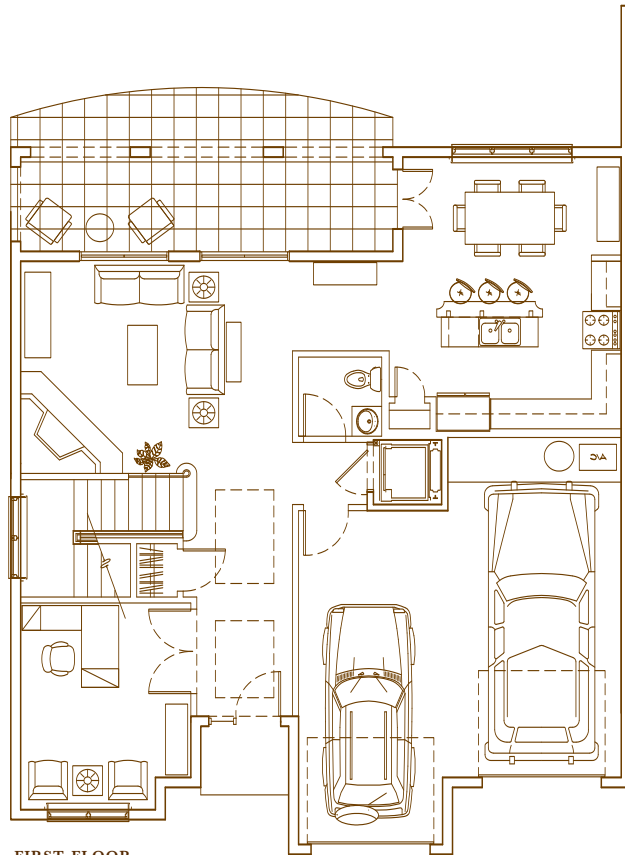

*La Terrazza*  
luxury condominium homes

*Villa 1*

FIRST FLOOR 1,125 SQ. FT.  
SECOND FLOOR 1,340 SQ. FT.  
TOTAL 2,465 SQ. FT.

FIRST FLOOR

SECOND FLOOR