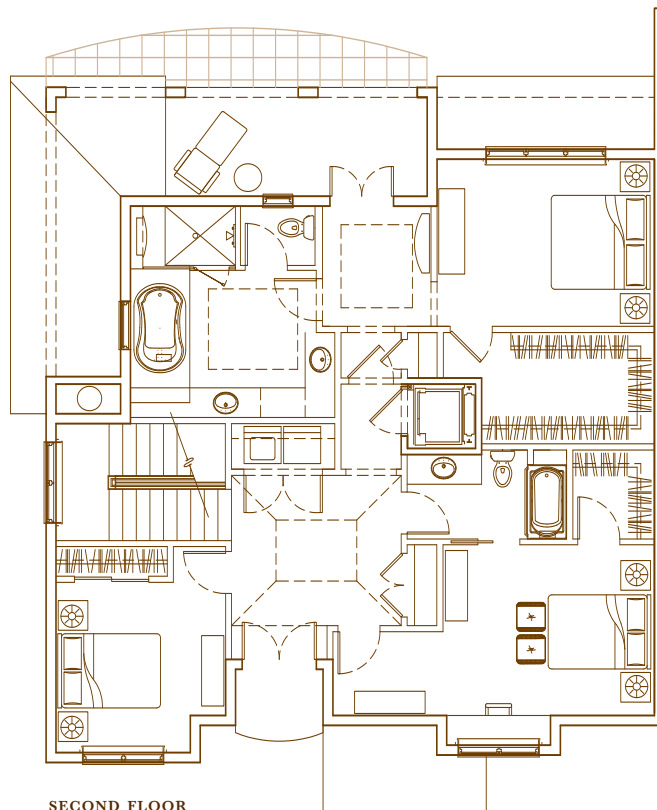

*La Terrazza*  
luxury condominium homes

*Villa 1*

FIRST FLOOR 1,125 SQ. FT.  
SECOND FLOOR 1,340 SQ. FT.  
TOTAL 2,465 SQ. FT.

FIRST FLOOR

SECOND FLOOR