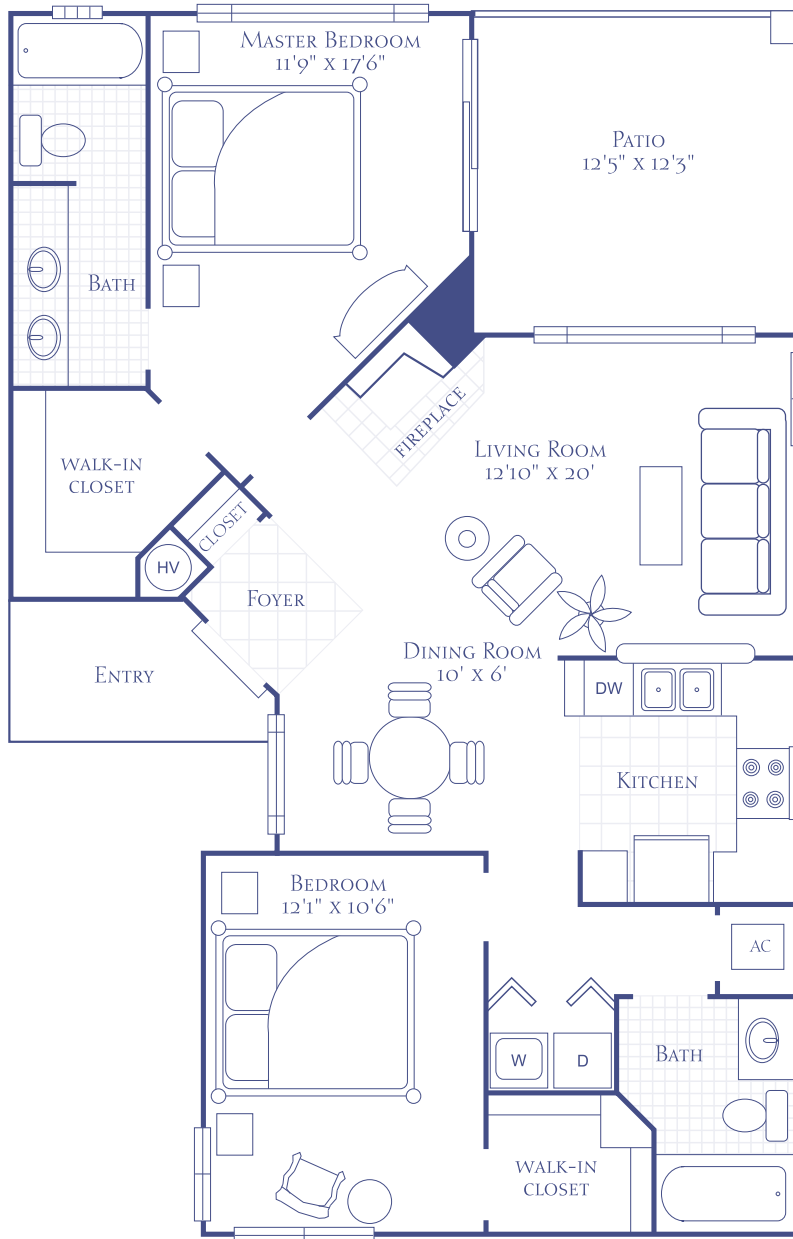

2 BEDROOMS & 2 BATHS

THE WATERFIELD

LAKECREST
CONDOMINIUM

10150 BELLE RIVE BOULEVARD JACKSONVILLE, FLORIDA 32256
Tel 904.996.0090 Fax 904.996.0960

FLOOR PLANS ARE FOR PRESENTATION PURPOSES ONLY AND ARE NOT TO SCALE. ALL DIMENSIONS ARE APPROXIMATE AND MAY VARY DUE TO THE UNIQUENESS OF THE BUILDING. THE DEVELOPER RESERVES THE RIGHT TO ALTER AND/OR IMPROVE PRODUCT AT ANY TIME.