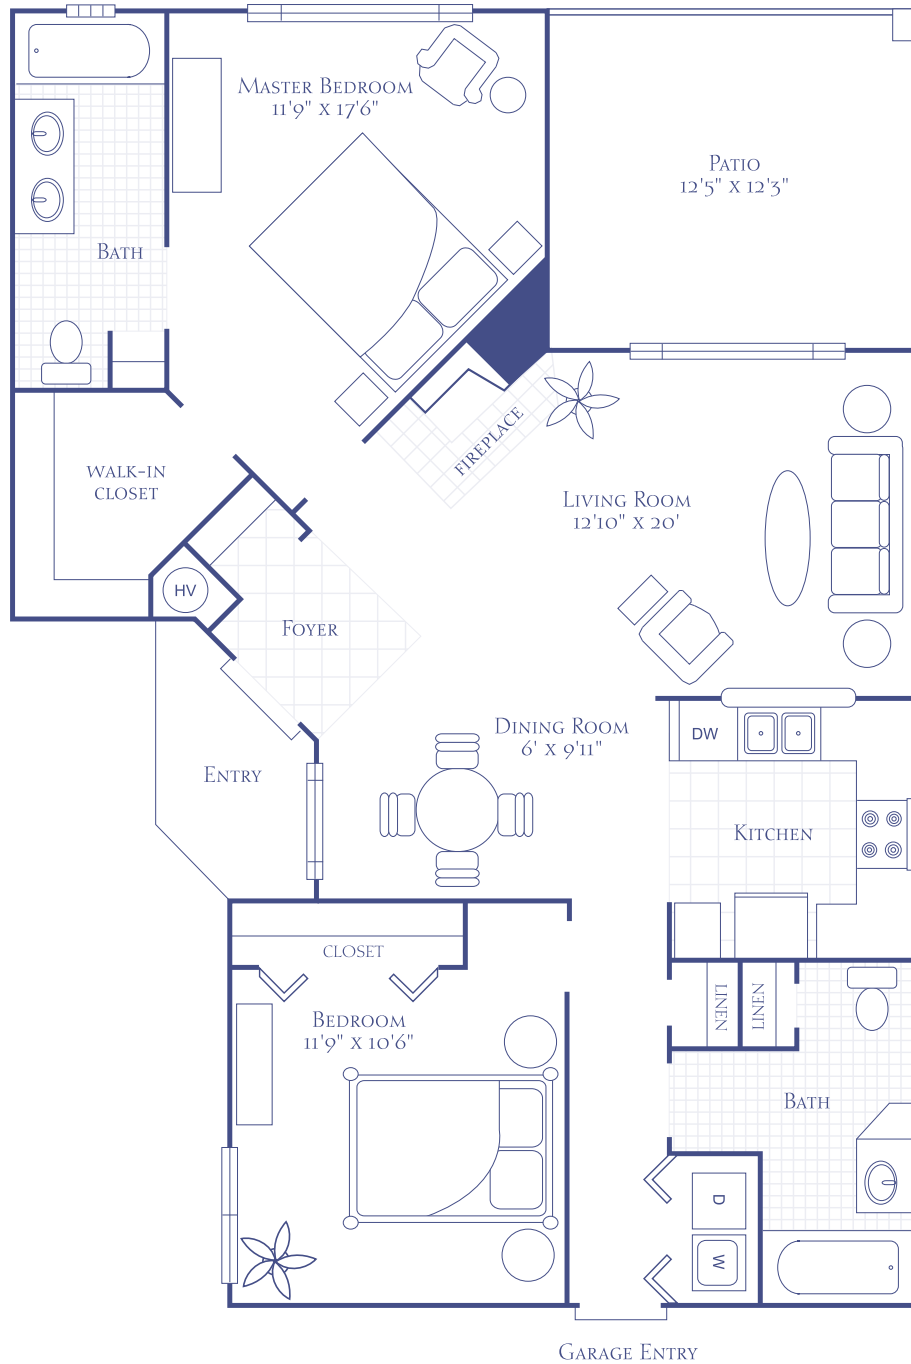

2 BEDROOMS & 2 BATHS

THE FOUNTAINS

LAKECREST
CONDOMINIUM

FLOOR PLANS ARE FOR PRESENTATION PURPOSES ONLY AND ARE NOT TO SCALE. ALL DIMENSIONS ARE APPROXIMATE AND MAY VARY DUE TO THE UNIQUENESS OF THE BUILDING. THE DEVELOPER RESERVES THE RIGHT TO ALTER AND/OR IMPROVE PRODUCT AT ANY TIME.