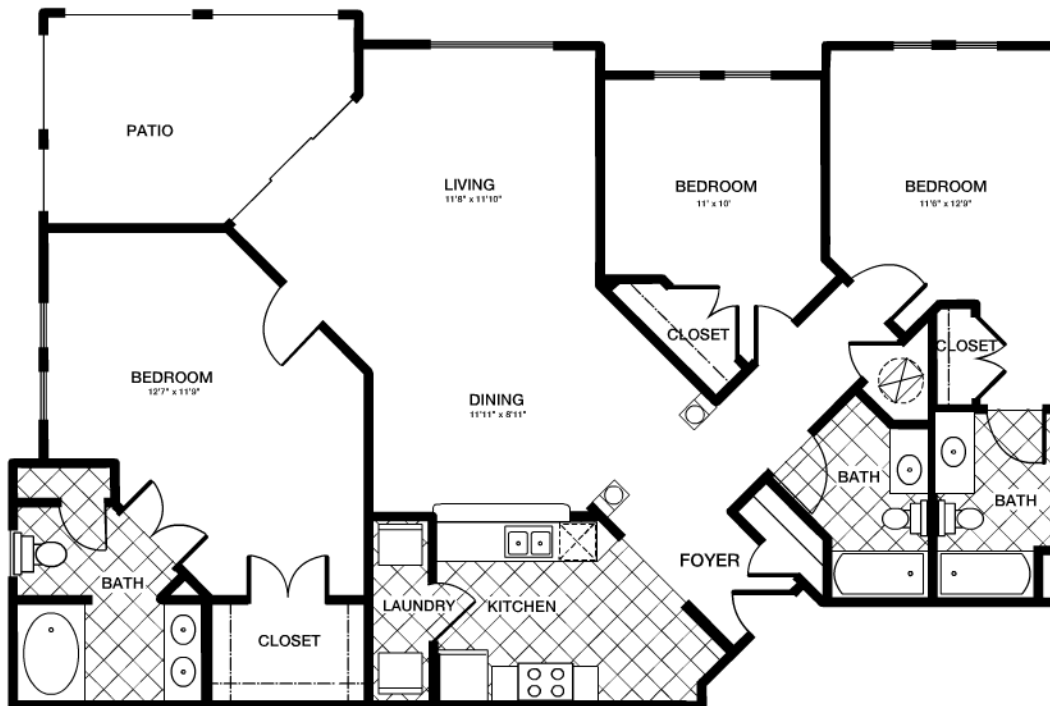

## KENSINGTON - 3

NOTE: UNIT D1-3 OCCURS ON BUILDING TYPE 1, ON THE THIRD FLOOR ONLY.

HEATED S.F. = 1,509 S.F.  
GROSS S.F. = 1,705 S.F.

VERANDA HOMES  
8290 Gate Parkway West  
Jacksonville, FL 32216  
p 866.748.6122  
f 904.332.8998