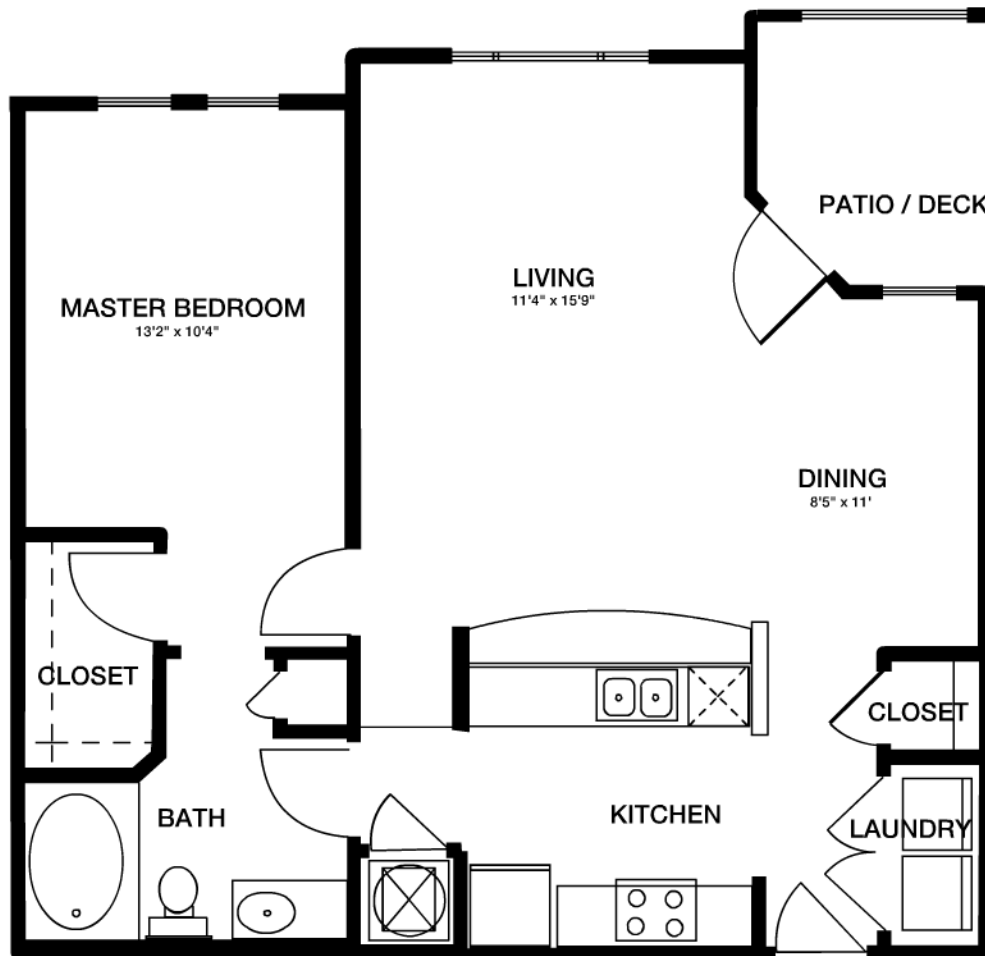

EXPERIENCE LIFE IN THE GRAND MANOR.

GARDENS
of Bridgehampton

ASCOTT - 4

NOTE: UNIT A1-4 OCCURS ON BUILDING TYPE 1, ON THE FIRST FLOOR ONLY.

HEATED S.F. = 815 S.F.
GROSS S.F. = 878 S.F.

ANOTHER LUXURY DEVELOPMENT BY