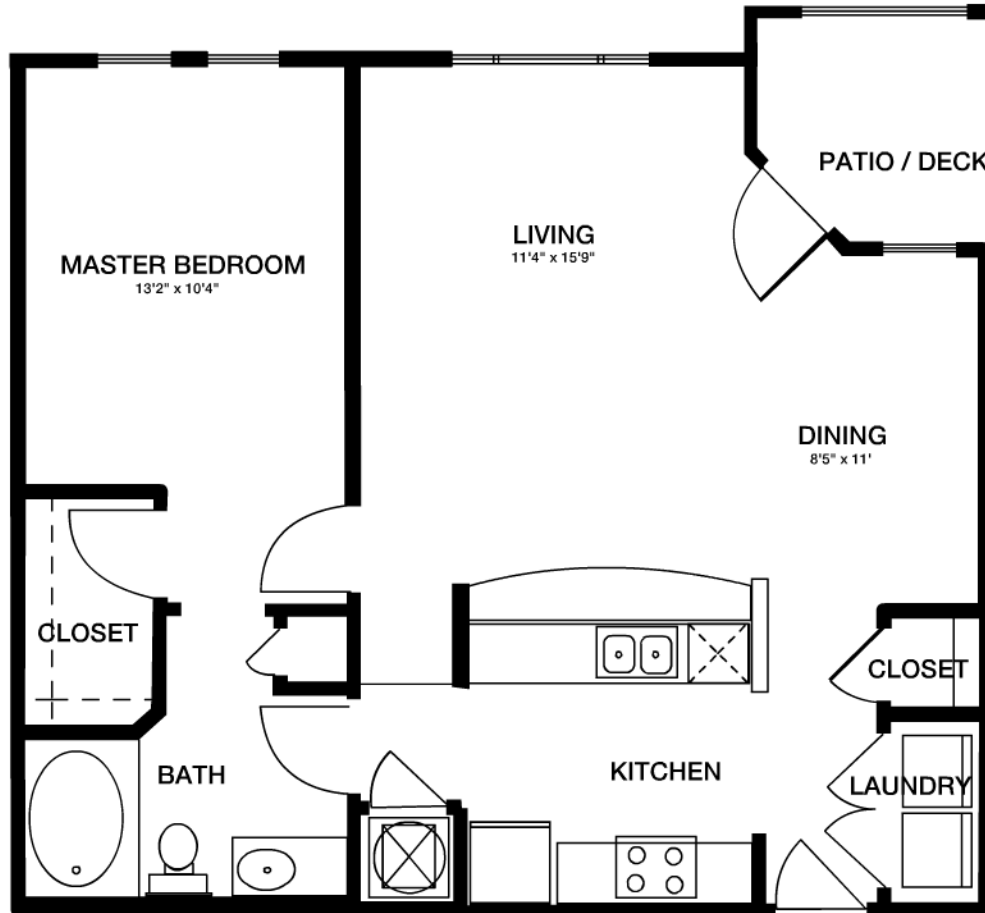

EXPERIENCE LIFE IN THE GRAND MANOR.

GARDENS
of Bridgehampton

ASCOTT - 2

NOTE: UNIT A1-2 OCCURS ON BUILDING TYPE 1, ON THE FIRST FLOOR ONLY.

HEATED S.F. = 796 S.F.
GROSS S.F. = 847 S.F.

ANOTHER LUXURY DEVELOPMENT BY