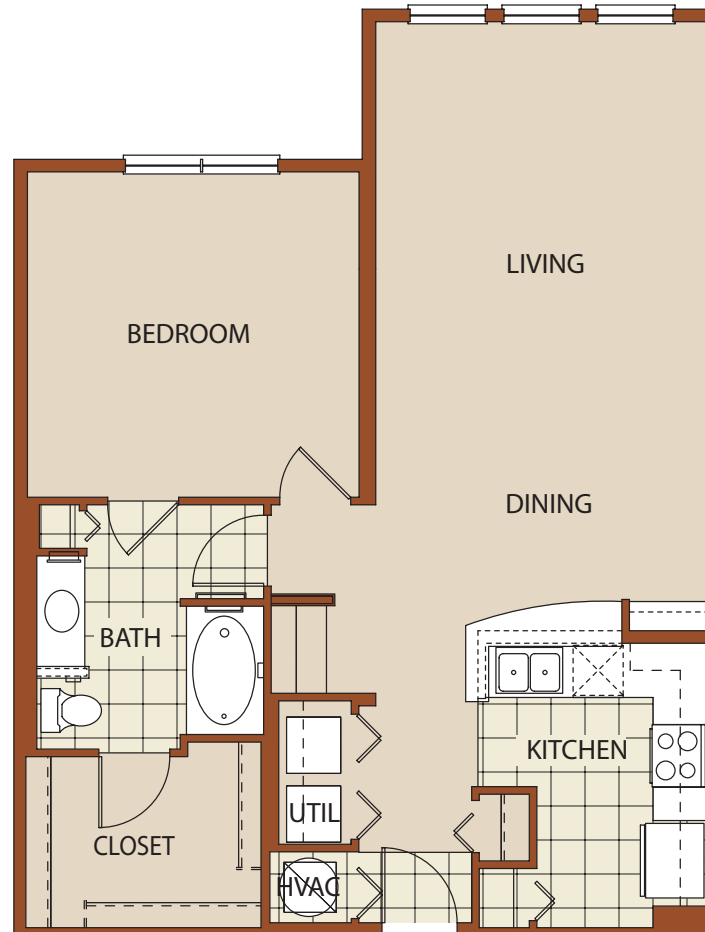

# The Florence II

1 BEDROOM • 1 BATH • A/C 948 SQ. FT. • TOTAL 948 SQ.FT.

Exclusive Sales  
and Marketing by

Site plans, floor plans and proposed facilities shown are preliminary only and may change without notice or obligation to the Buyer. Artist renderings are for conceptual purposes only and may not be relied upon. Refer to the documents required by Section 718.503, Florida Statutes, to be furnished to each Buyer for final depictions of site plans and floor plans.