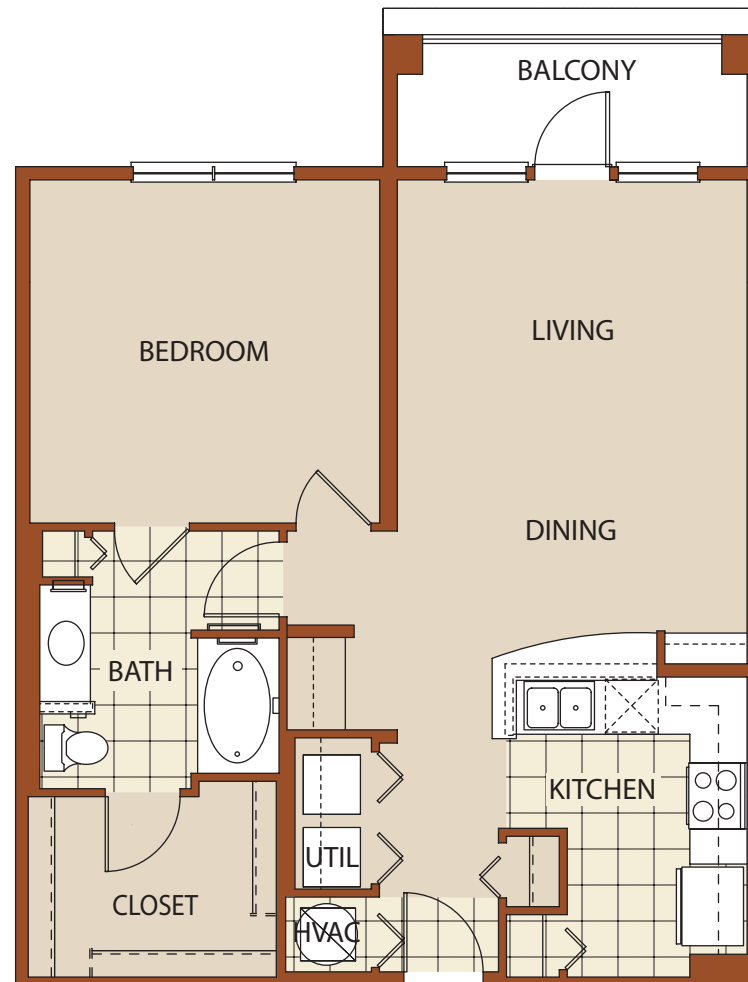

The Florence I

1 BEDROOM • 1 BATH • A/C 863 SQ. FT. • BALCONY 71 SQ.FT. • TOTAL 934 SQ.FT.

Exclusive Sales
and Marketing by

Site plans, floor plans and proposed facilities shown are preliminary only and may change without notice or obligation to the Buyer. Artist renderings are for conceptual purposes only and may not be relied upon. Refer to the documents required by Section 718.503, Florida Statutes, to be furnished to each Buyer for final depictions of site plans and floor plans.