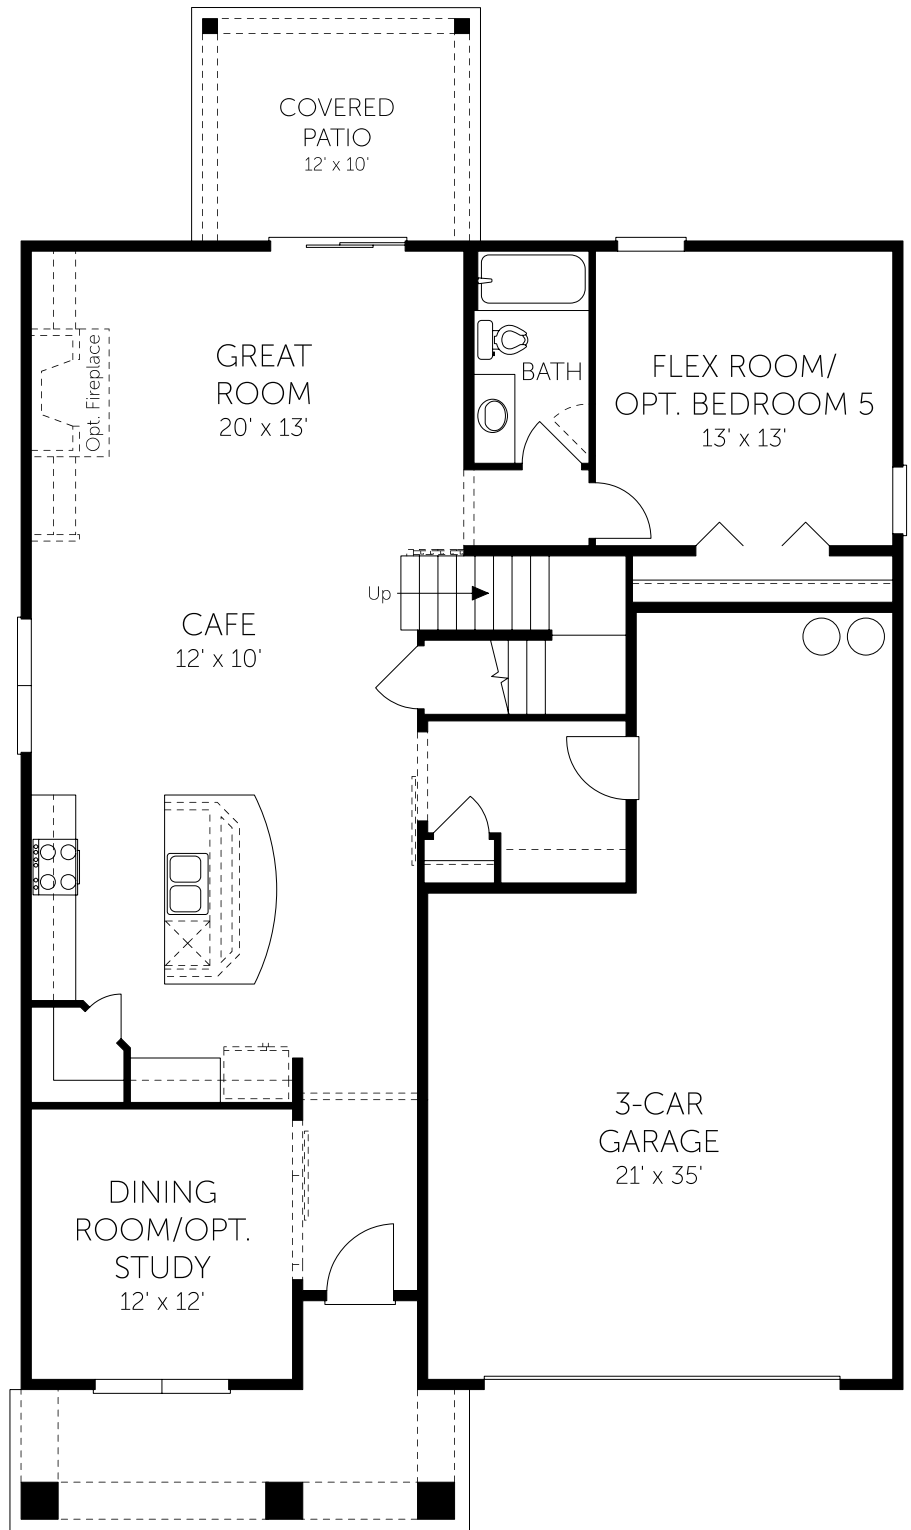

## Rosewood

First Floor

4 Beds

4 Full Baths

1 Garage

2,853 Sq. Ft.

No Options Selected

## Rosewood

Second Floor

4 Beds

4 Full Baths

1 Garage

2,853 Sq. Ft.

No Options Selected