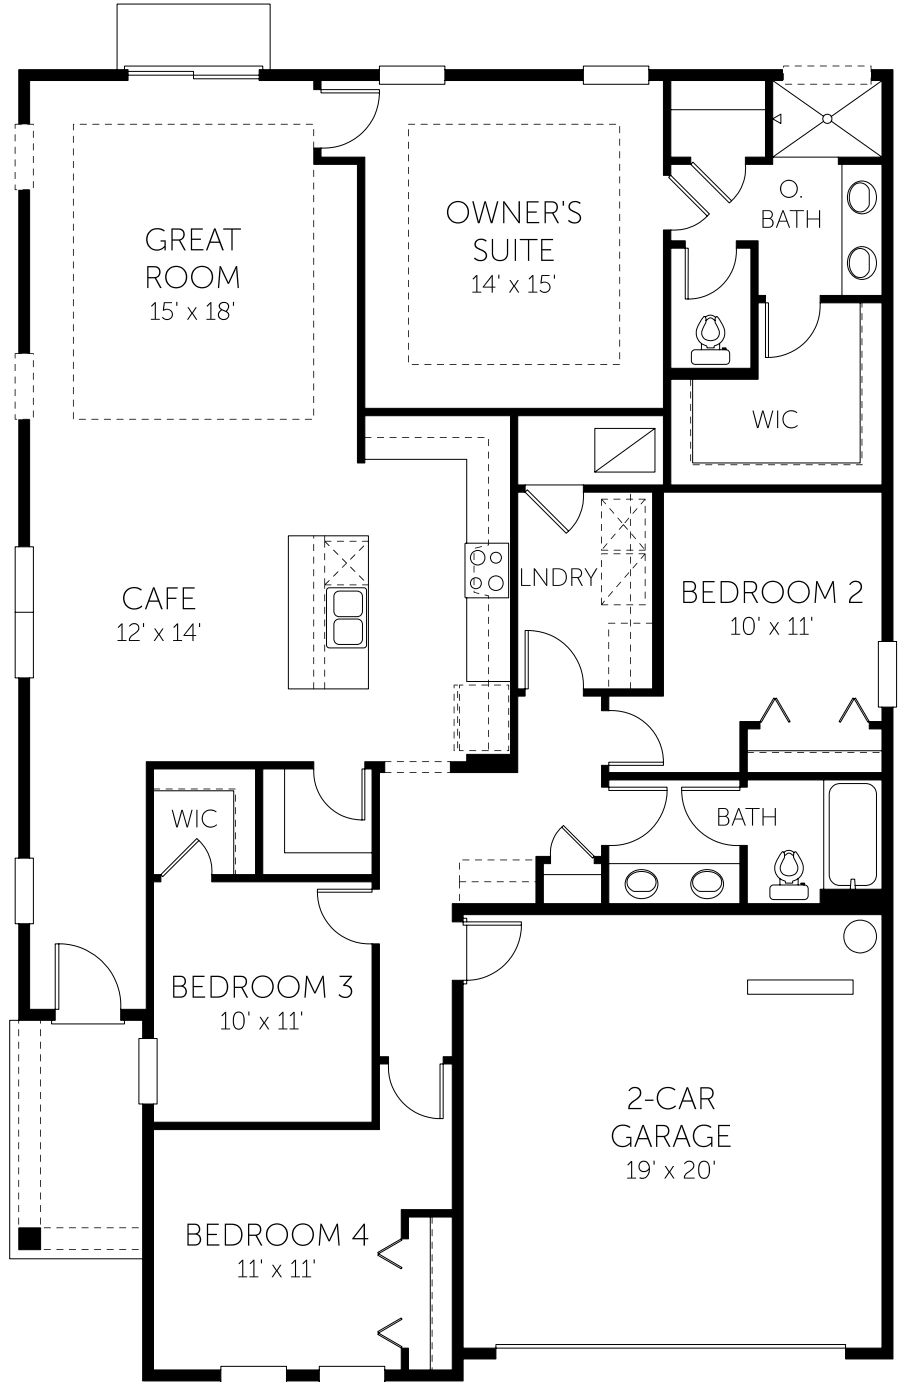

DREAM FINDERS HOMES

Newport

First Floor

4 Beds

2 Full Baths

1 Garage

1,880 Sq. Ft.

No Options Selected