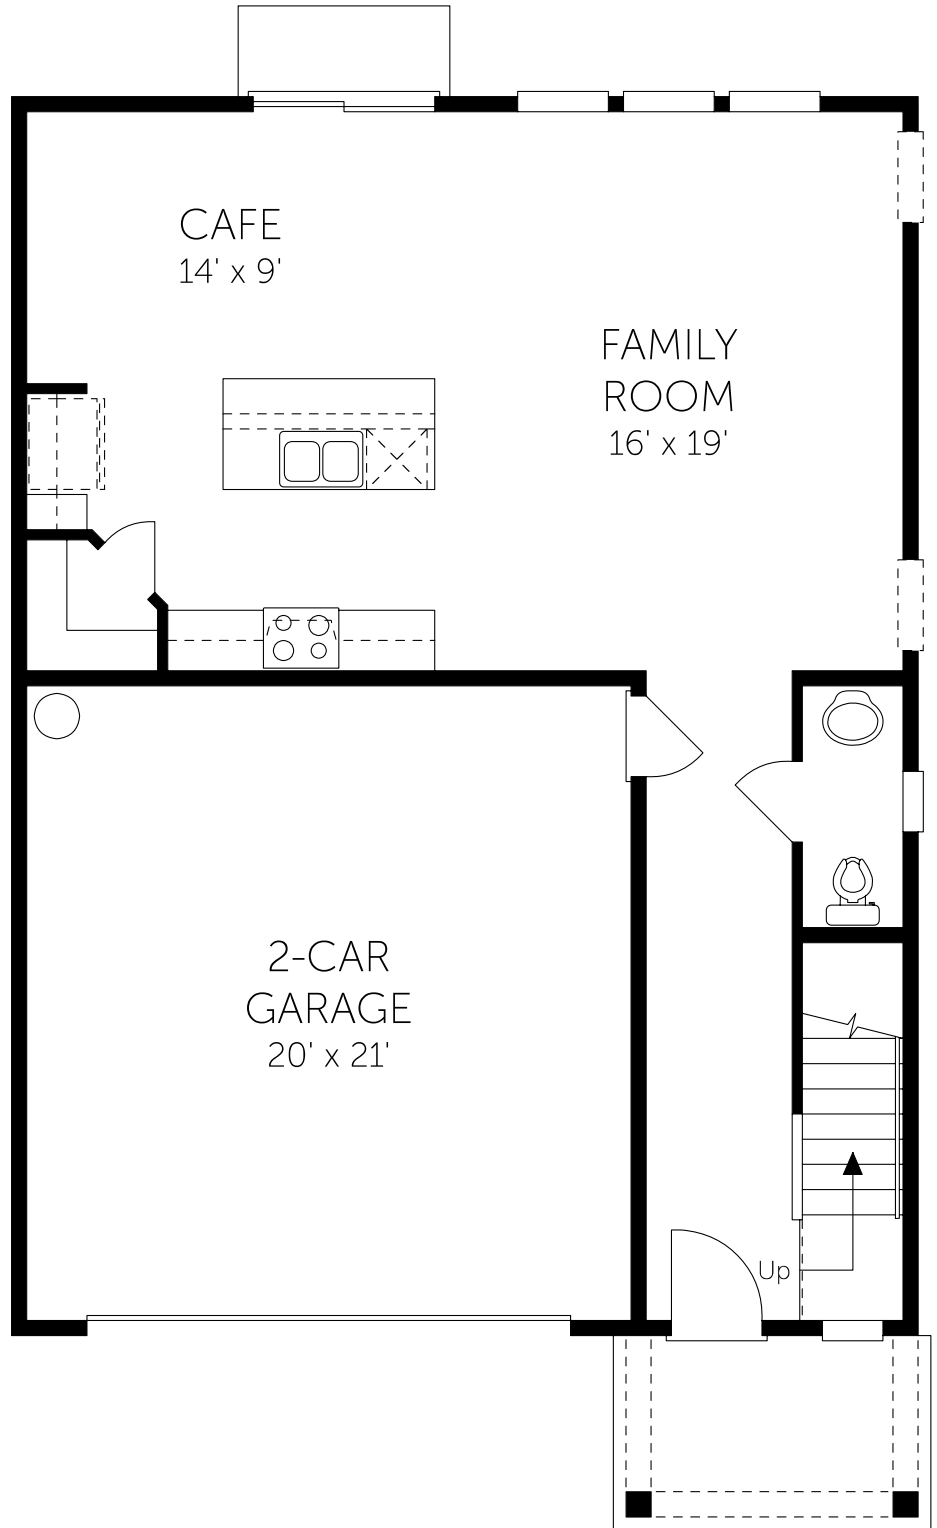

DREAM FINDERS HOMES

Nassau

First Floor

3 Beds

2 Full Baths | 1 Half Bath

1,968 Sq. Ft.

No Options Selected

Nassau

Second Floor

3 Beds

2 Full Baths | 1 Half Bath

1,968 Sq. Ft.

No Options Selected