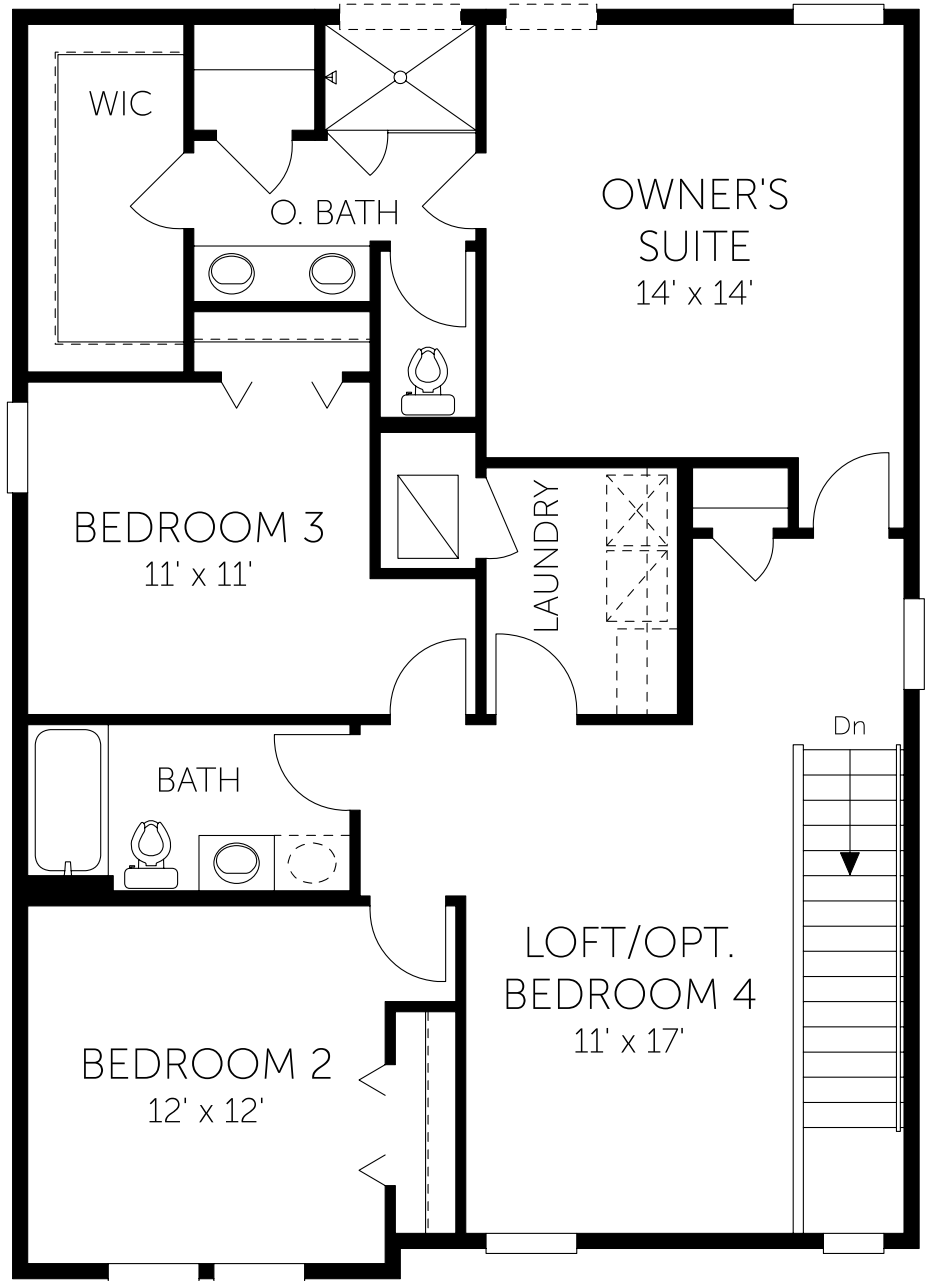

DREAM FINDERS HOMES

Nassau

First Floor

3 Beds

2 Full Baths | 1 Half Bath

1,968 Sq. Ft.

No Options Selected

Nassau

Second Floor

3 Beds

2 Full Baths | 1 Half Bath

1,968 Sq. Ft.

No Options Selected